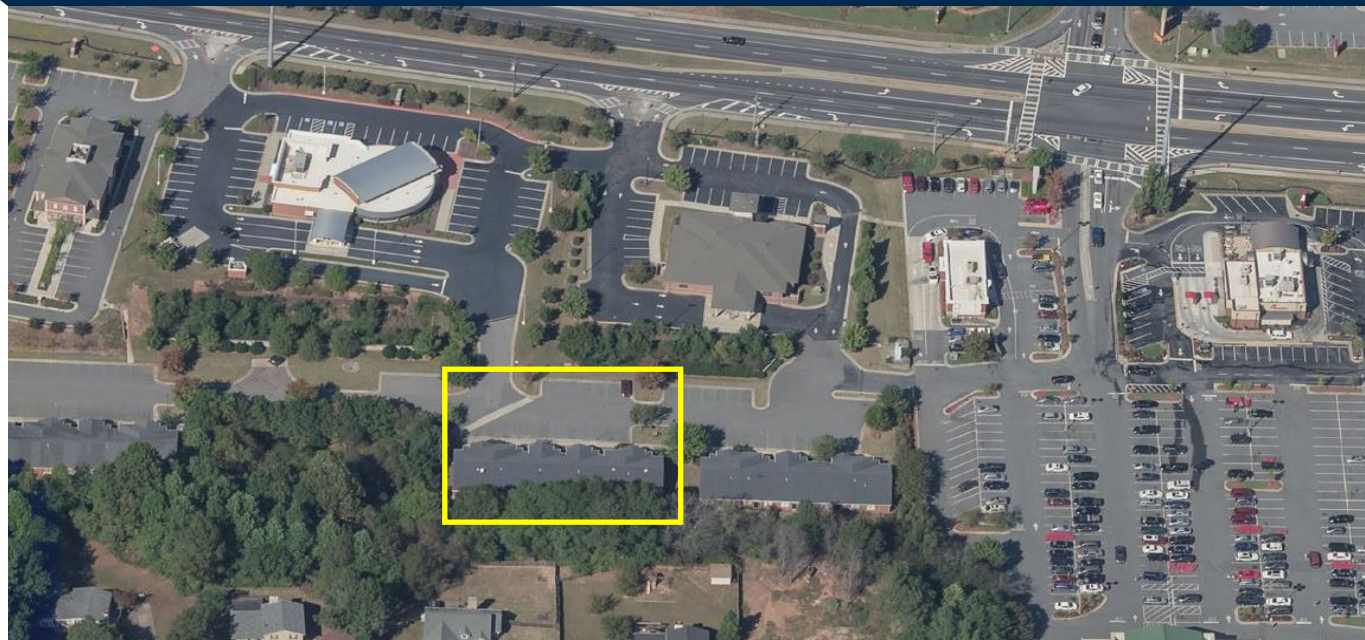

1,170 SF

FOR LEASE

AVAILABILITY:

- + 1,170 SF total
- + Suite 250

AMENITIES:

- + Office Condo
- + 4 Private Offices
- + Conference Room
- + Kitchenette / Break Area
- + Updated paint and flooring

2655 DALLAS HWY SW | MARIETTA, GA

SK COMMERCIAL REALTY | 404.252.1200 | WWW.SKCR.COM

Jeb Gordon 404.456.6368 jgordon@skcr.com

Chris Little 770.380.8270 clittle@skcr.com